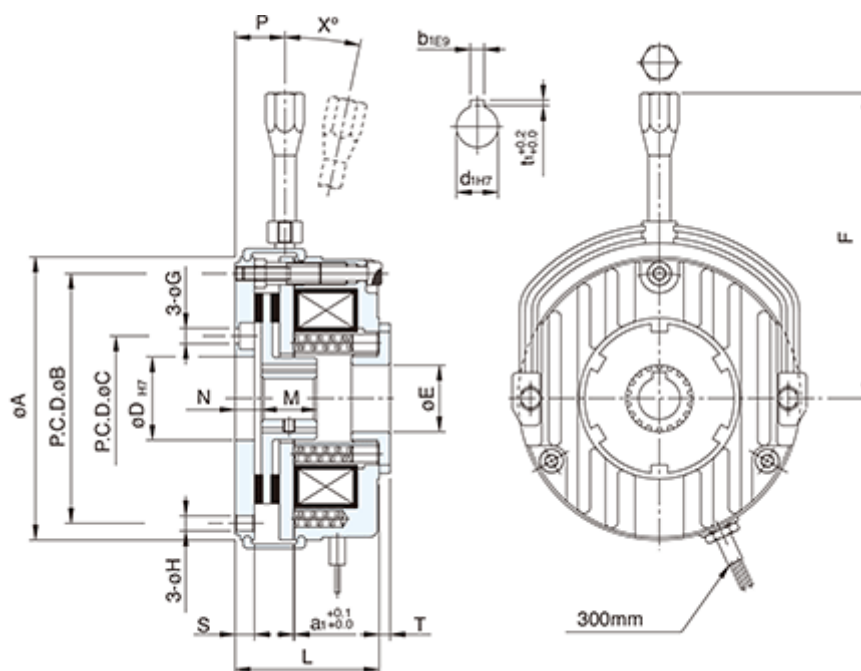

# Data Sheet

Article number: 2599601080325

Description: CT Brake complete ABS008AA  
205VDC 80Nm Hub Bore Keyway Ø25mm

## Measures

A = 188	F = 220	T = 6
a1 = 0.3	G = 9	t1 = 3
B = 170	H = 9	X = 8
b1 = 7	L = 84	
C = 84	M = 30	
D = 65	N = 14	
d1 = 25	P = 31	
E = 52	S = 11	